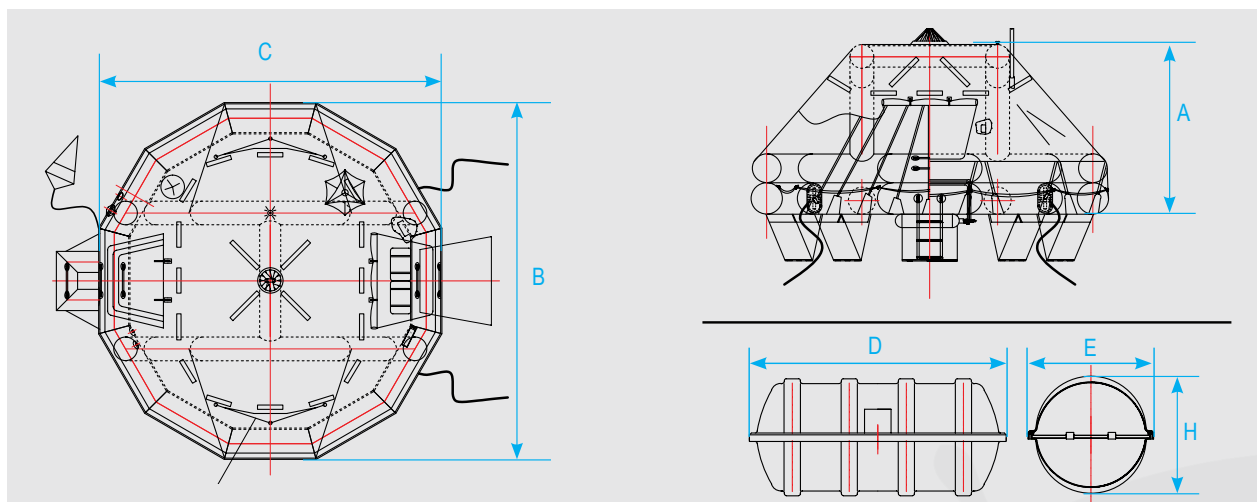

SOLAS / MED APPROVED

Davit-Launched

LALIZAS SOLAS OCEANO

Davit-Launched Liferrafts.

Can be used at all kinds of vessels, providing safe evacuation from the vessel's deck.

0098

15, 20 & 25 Persons

Code	Persons	Pack	Dimensions (mm)						Cradle Dimensions (mm)
			A	B	C	D	E	H	
79883	15	A	1550	3310	3220	1350	700	660	600 x 560
79887		B				1285	670	575	
79885	20	A	1850	3815	3715	1470	750	710	600 x 660
79888		B				1350	700	660	600 x 560
79886	25	A	2000	4225	4065	1680	770	710	600 x 660
79889		B				1470	750	710	